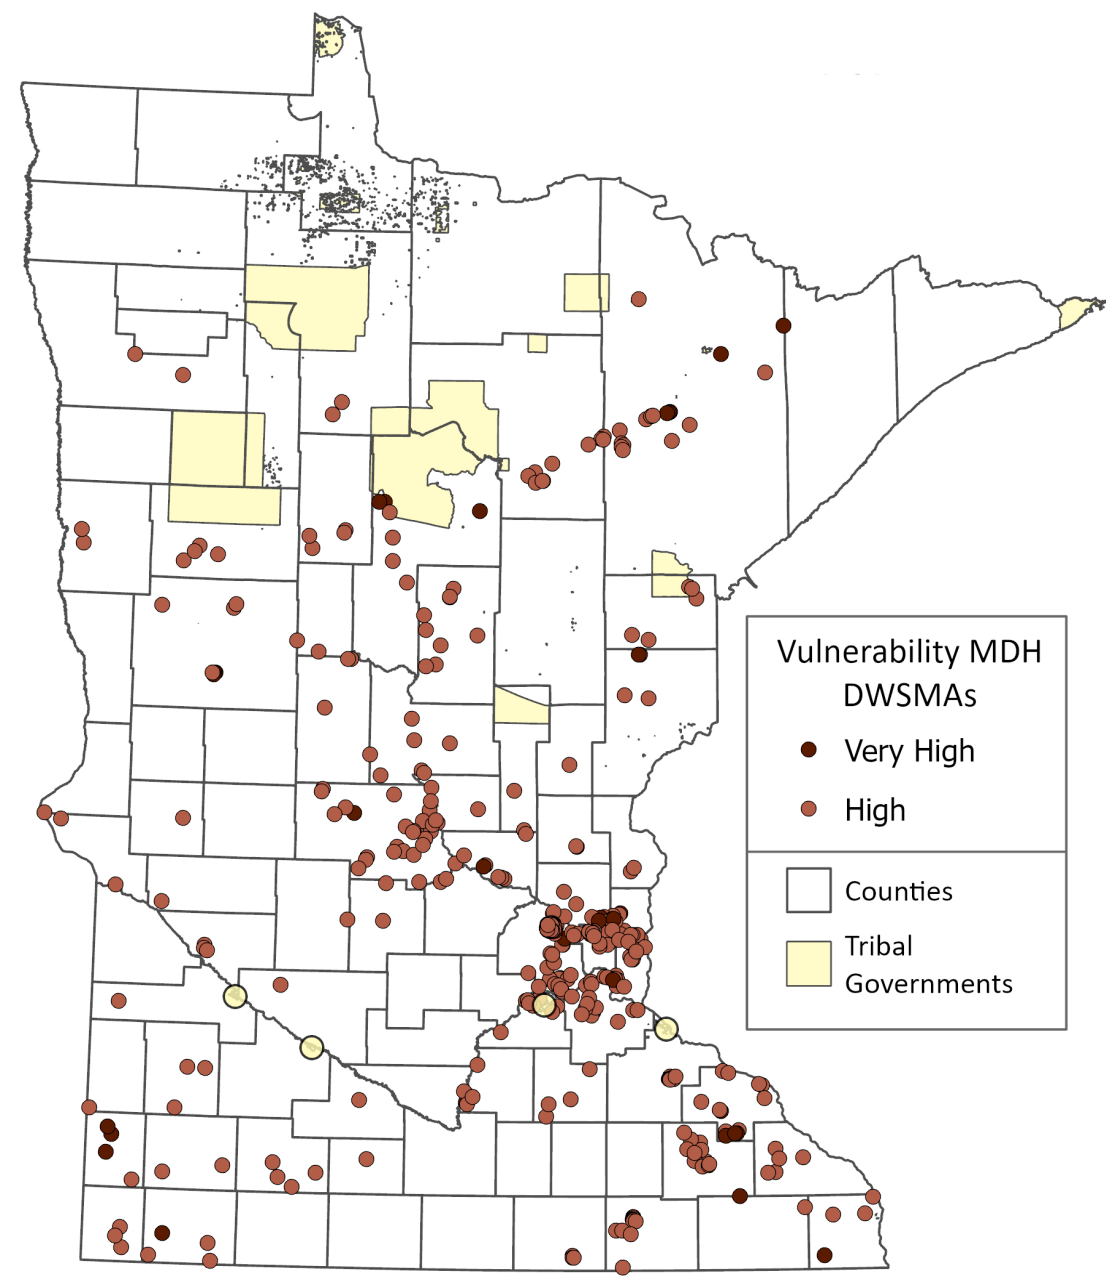

# Minnesota Board of Water and Soil Resources Easement Programs

RIM Drinking Water (Formerly Wellhead)

Critical Shorelands

Conservation Reserve Enhancement Program (CREP)

Statewide Programs

Army Compatible Use Buffer (ACUB)

Pine and Leech Watershed Shoreline Protection

Mississippi Headwaters Habitat Corridor

RIM Grasslands Reserve

Kettle and Snake Shoreline Protection

Wild Rice Shoreland Protection

Not pictured: Watershed River Restorations