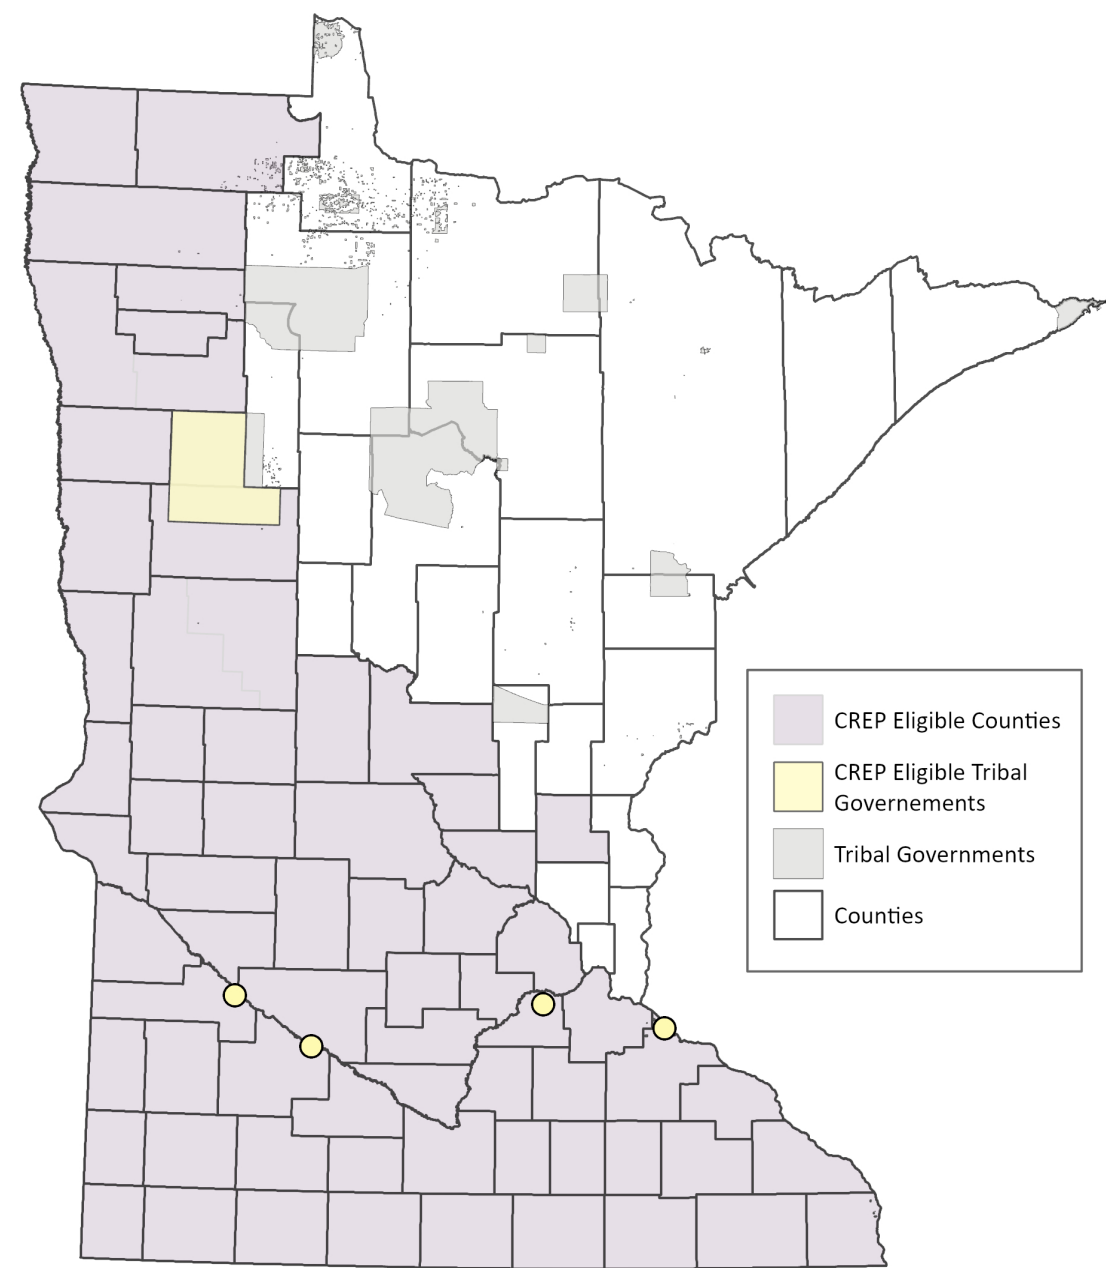

# Minnesota Board of Water and Soil Resources Easement Programs

RIM Drinking Water (Formerly Wellhead)

Critical Shorelands

Conservation Reserve Enhancement Program (CREP)

Statewide Programs

Army Compatible Use Buffer (ACUB)

Pine and Leech Watershed Shoreline Protection

Mississippi Headwaters Habitat Corridor

RIM Grasslands Reserve

Kettle and Snake Shoreline Protection

Wild Rice Shoreland Protection

Not pictured: Watershed River Restorations