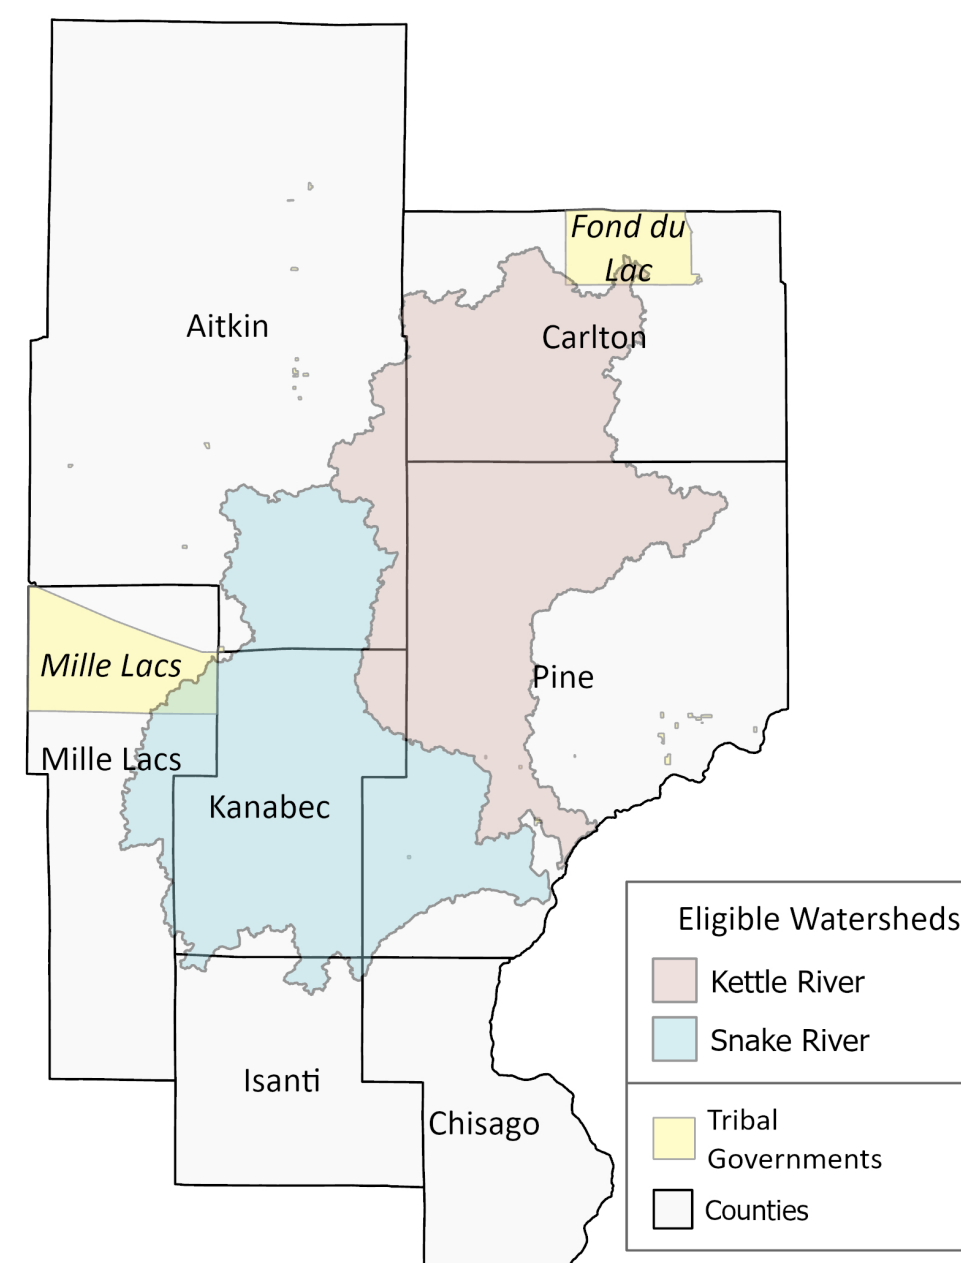

# Minnesota Board of Water and Soil Resources Easement Programs

RIM Drinking Water (Formerly Wellhead)

Critical Shorelands

Conservation Reserve Enhancement Program (CREP)

Statewide Programs

Army Compatible Use Buffer (ACUB)

Pine and Leech Watershed Shoreline Protection

Mississippi Headwaters Habitat Corridor

RIM Grasslands Reserve

Kettle and Snake Shoreline Protection

Wild Rice Shoreland Protection

Not pictured: Watershed River Restorations