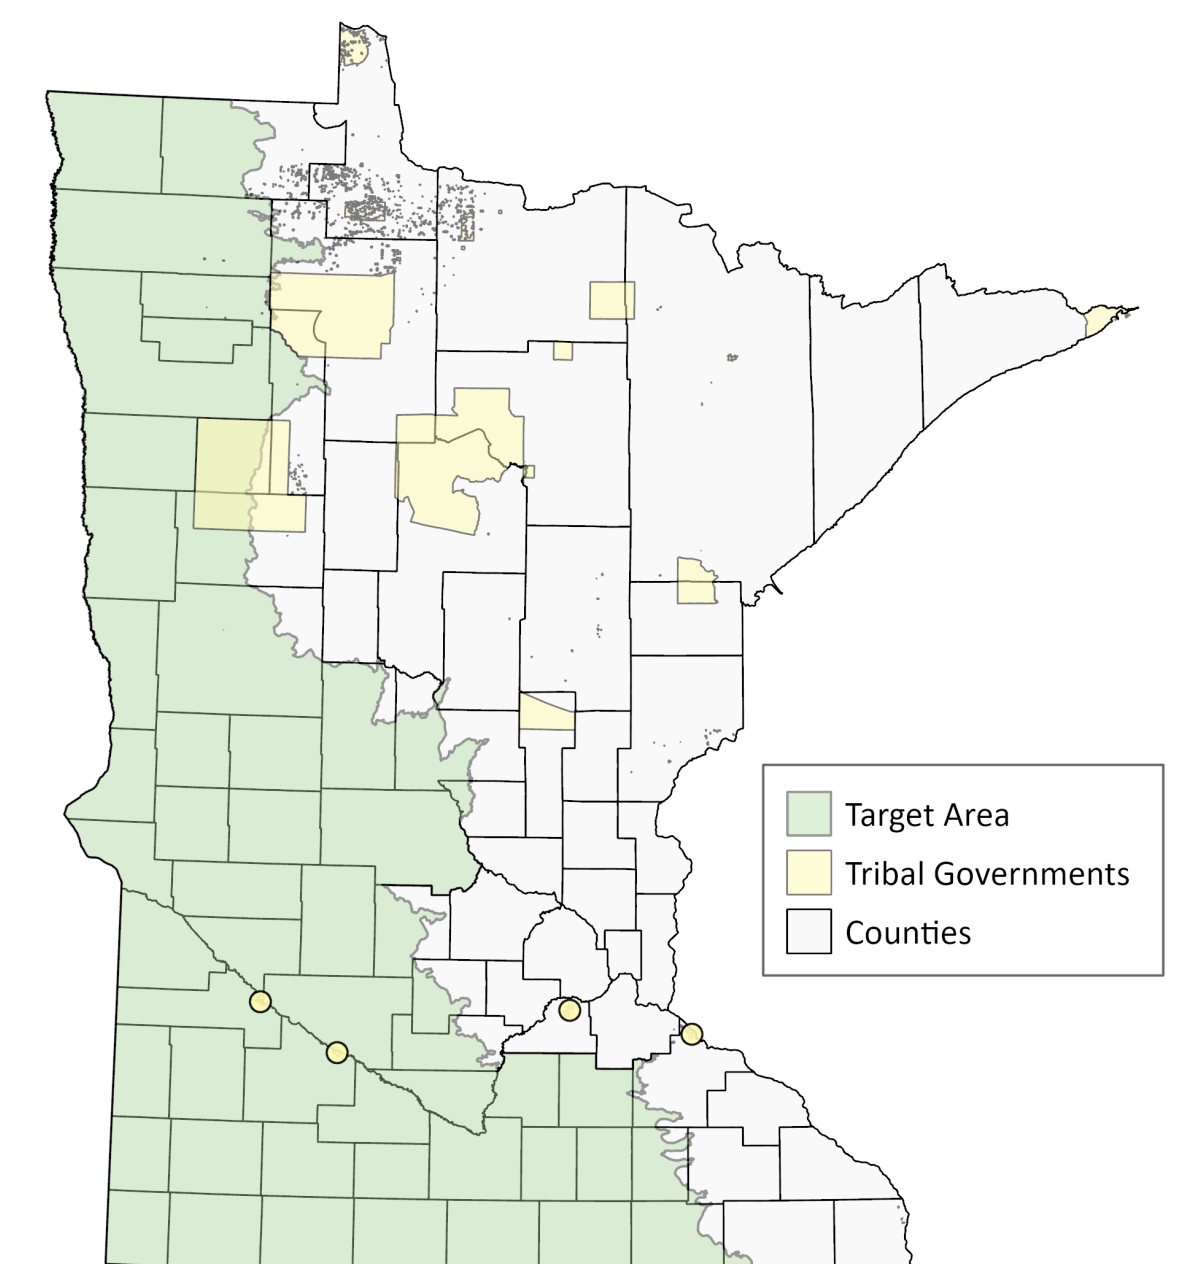

# Minnesota Board of Water and Soil Resources Easement Programs

RIM Drinking Water (Formerly Wellhead)

Critical Shorelands

Conservation Reserve Enhancement Program (CREP)

Statewide Programs

Army Compatible Use Buffer (ACUB)

Pine and Leech Watershed Shoreline Protection

Mississippi Headwaters Habitat Corridor

RIM Grasslands Reserve

Kettle and Snake Shoreline Protection

Wild Rice Shoreland Protection

Not pictured: Watershed River Restorations