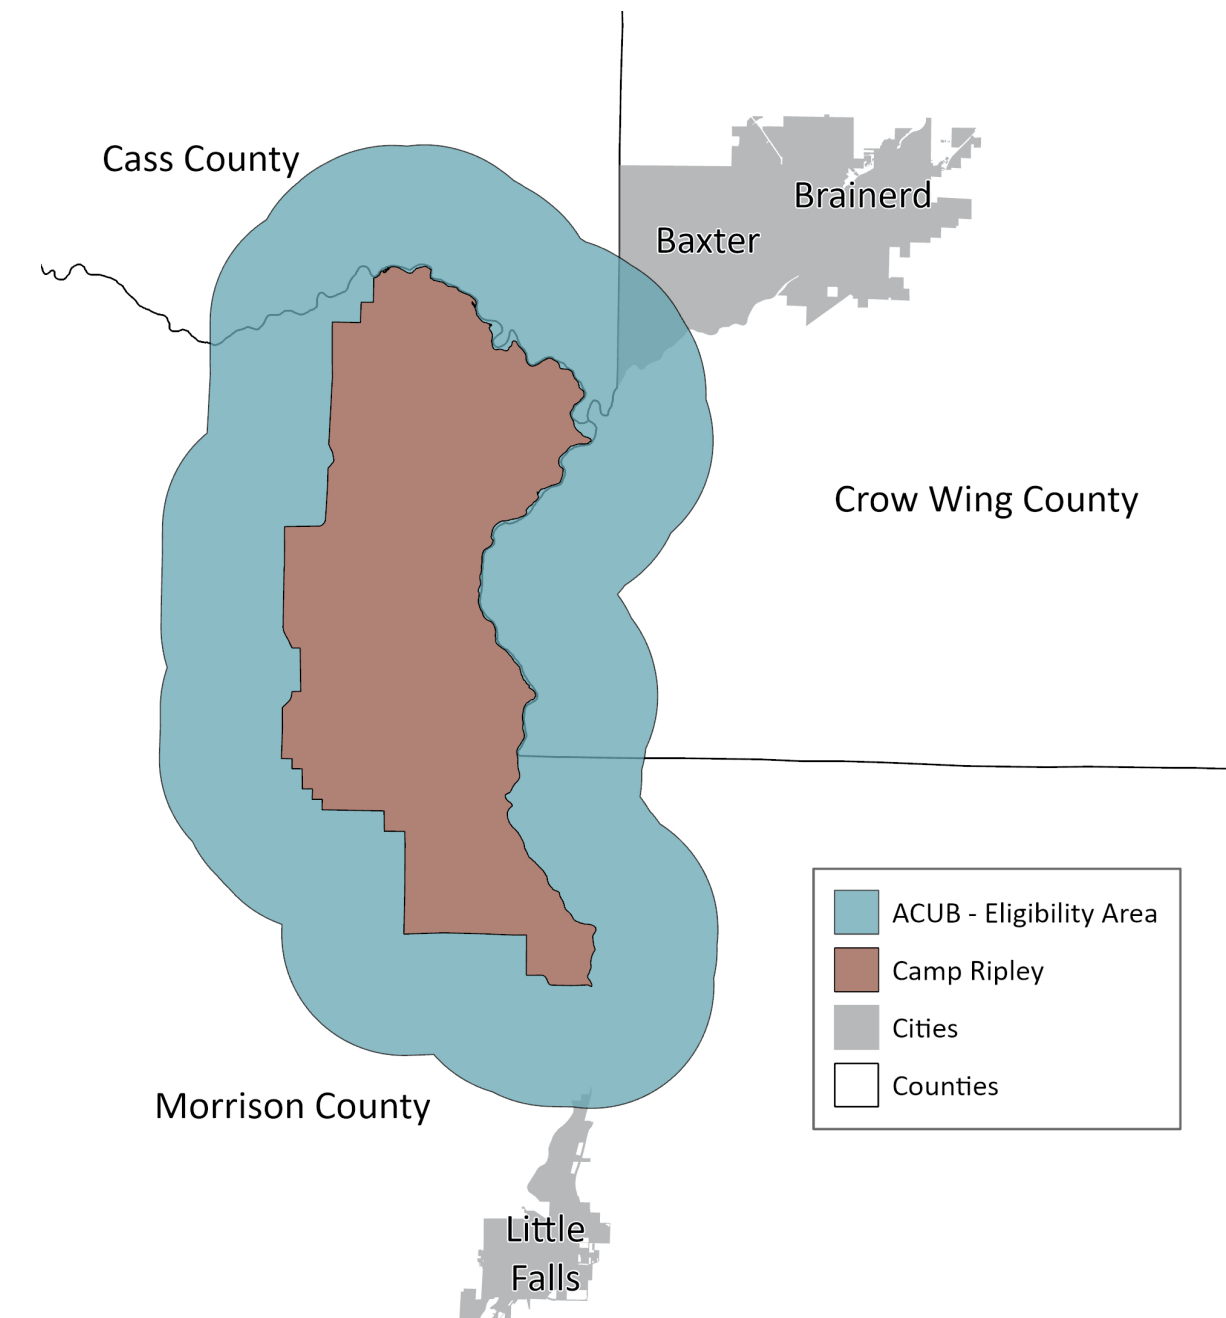

# Minnesota Board of Water and Soil Resources Easement Programs

RIM Drinking Water (Formerly Wellhead)

Critical Shorelands

Conservation Reserve Enhancement Program (CREP)

Statewide Programs

Army Compatible Use Buffer (ACUB)

Pine and Leech Watershed Shoreline Protection

Mississippi Headwaters Habitat Corridor

RIM Grasslands Reserve

Kettle and Snake Shoreline Protection

Wild Rice Shoreland Protection

Not pictured: Watershed River Restorations