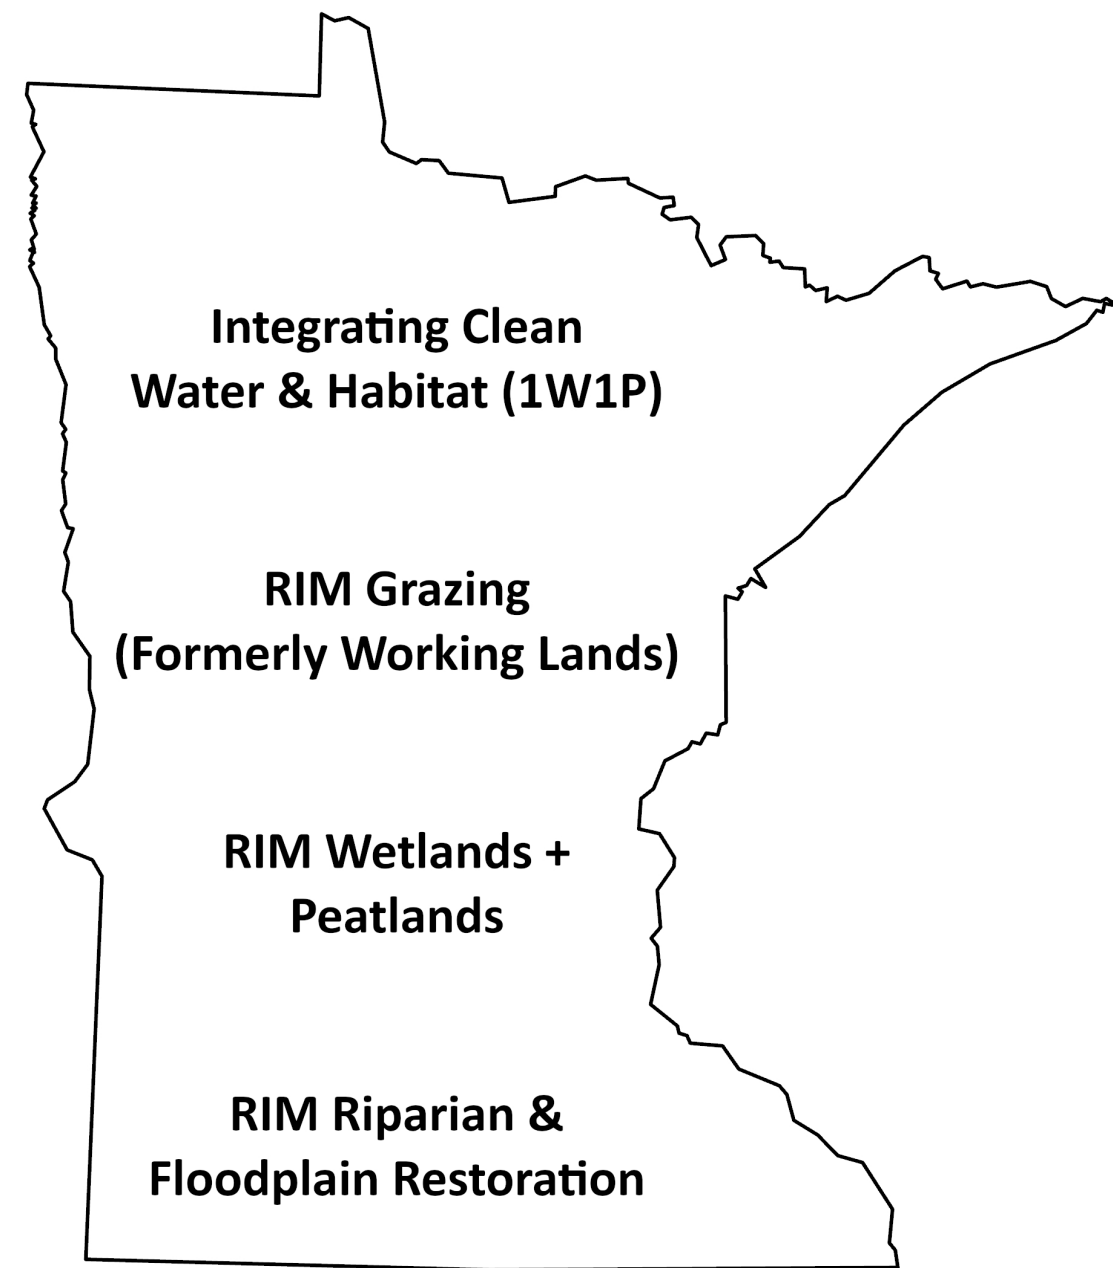

# Minnesota Board of Water and Soil Resources Easement Programs

RIM Drinking Water (Formerly Wellhead)

Critical Shorelands

Conservation Reserve Enhancement Program (CREP)

Statewide Programs

Army Compatible Use Buffer (ACUB)

Pine and Leech Watershed Shoreline Protection

Mississippi Headwaters Habitat Corridor

RIM Grasslands Reserve

Kettle and Snake Shoreline Protection

Wild Rice Shoreland Protection

Not pictured: Watershed River Restorations