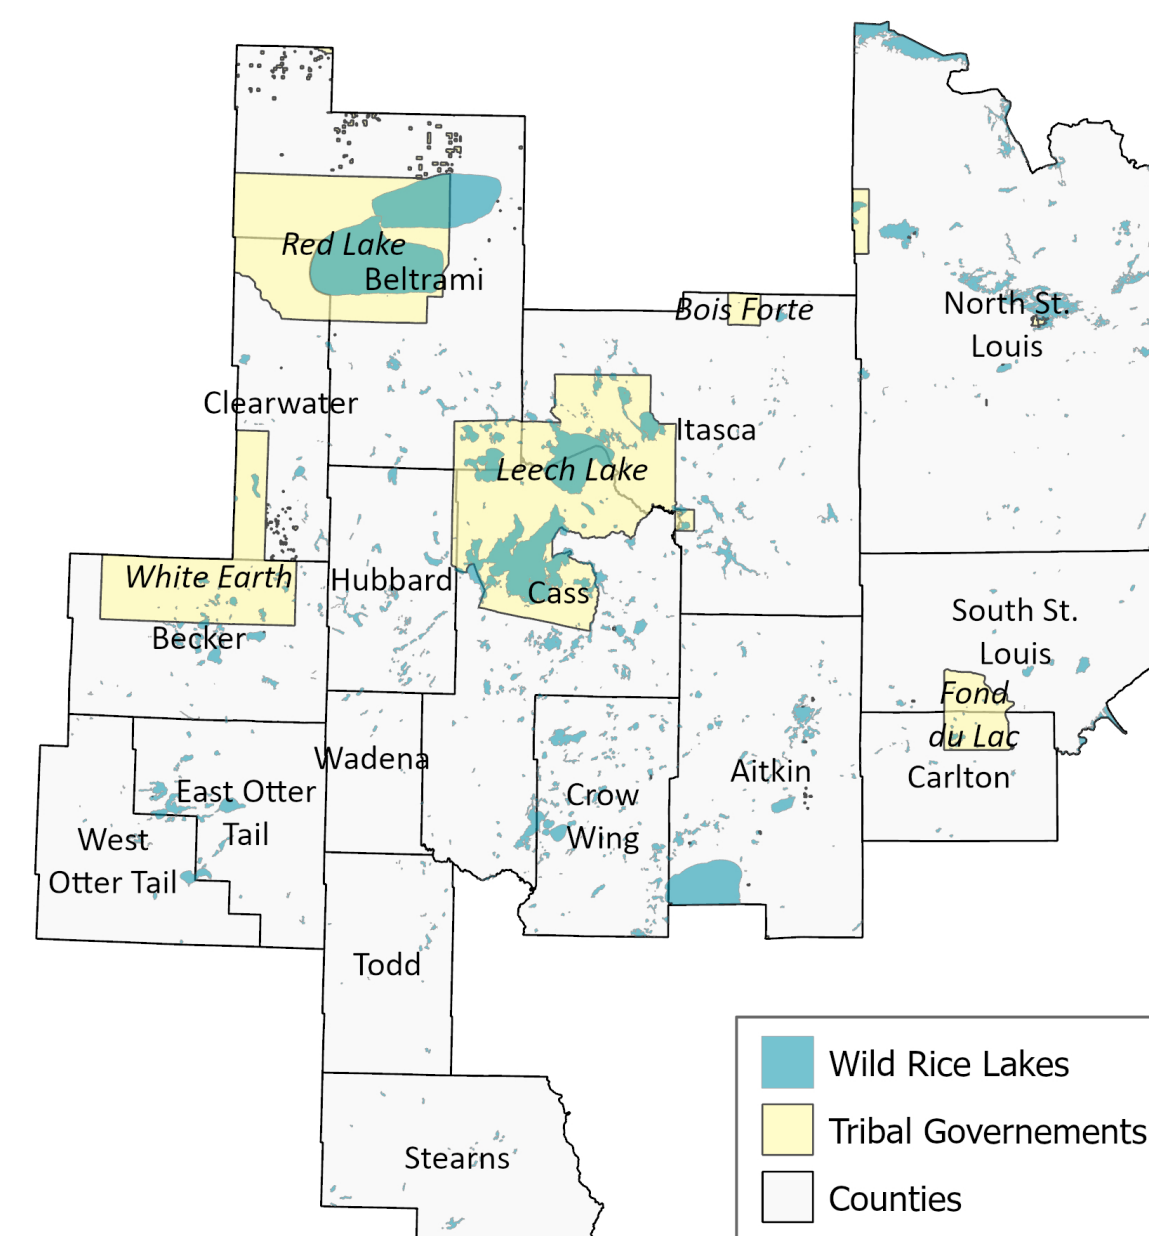

# Minnesota Board of Water and Soil Resources Easement Programs

RIM Drinking Water (Formerly Wellhead)

Critical Shorelands

Conservation Reserve Enhancement Program (CREP)

Statewide Programs

Army Compatible Use Buffer (ACUB)

Pine and Leech Watershed Shoreline Protection

Mississippi Headwaters Habitat Corridor

RIM Grasslands Reserve

Kettle and Snake Shoreline Protection

Wild Rice Shoreland Protection

Not pictured: Watershed River Restorations