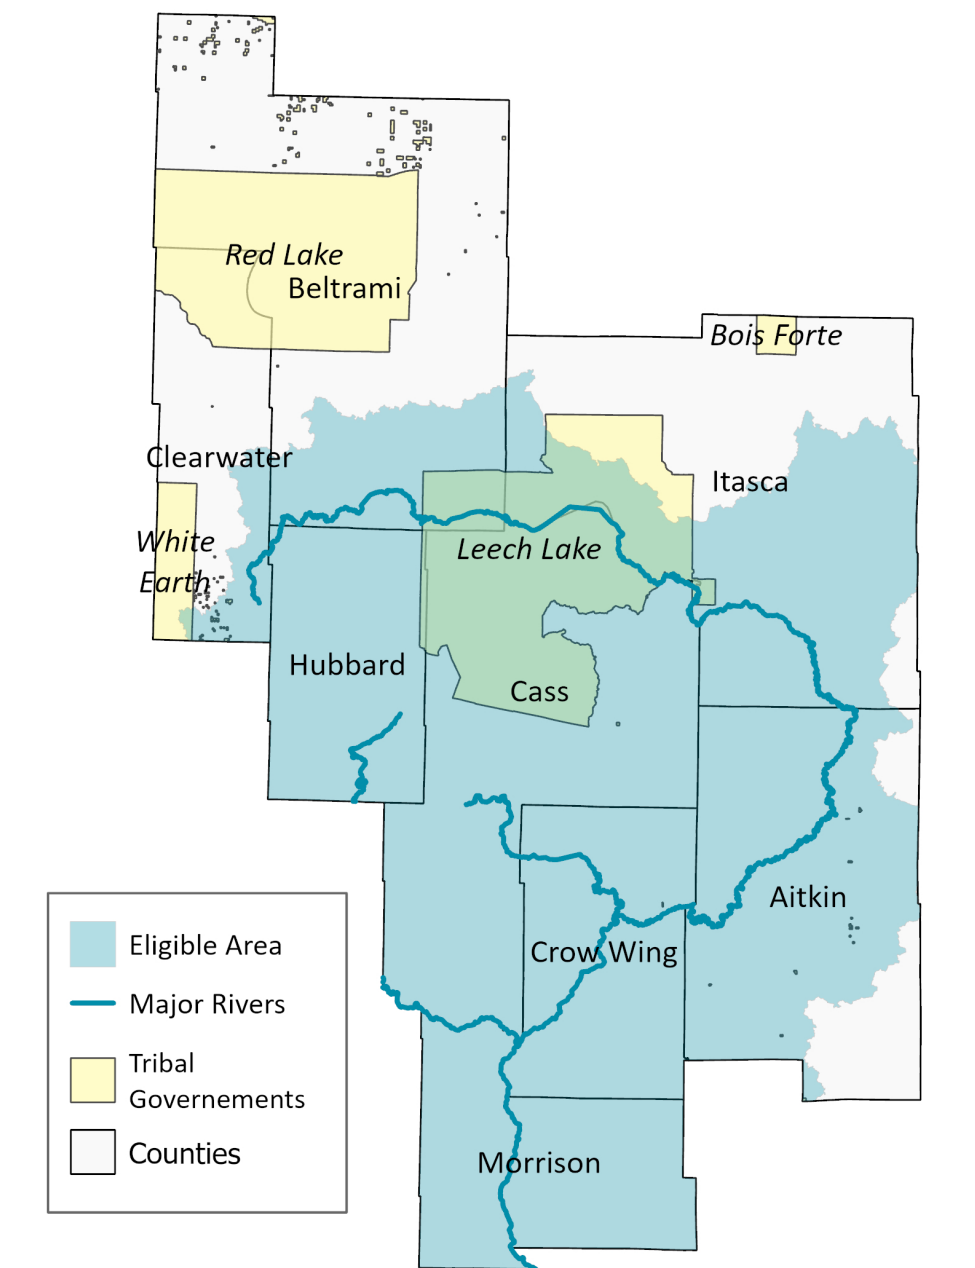

# Minnesota Board of Water and Soil Resources Easement Programs

RIM Drinking Water (Formerly Wellhead)

Critical Shorelands

Conservation Reserve Enhancement Program (CREP)

Statewide Programs

Army Compatible Use Buffer (ACUB)

Pine and Leech Watershed Shoreline Protection

Mississippi Headwaters Habitat Corridor

RIM Grasslands Reserve

Kettle and Snake Shoreline Protection

Wild Rice Shoreland Protection

Not pictured: Watershed River Restorations