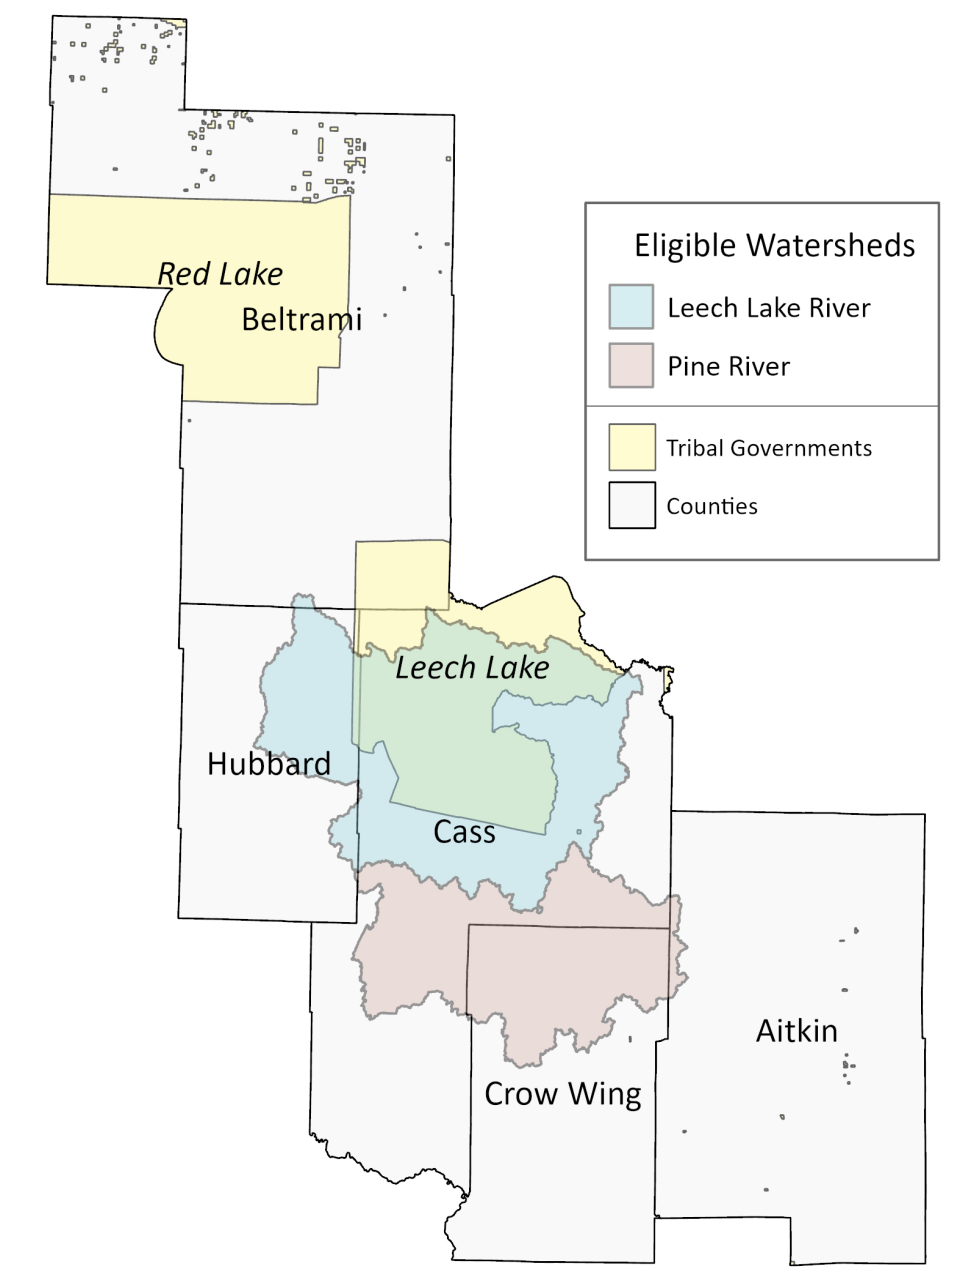

# Minnesota Board of Water and Soil Resources Easement Programs

RIM Drinking Water (Formerly Wellhead)

Critical Shorelands

Conservation Reserve Enhancement Program (CREP)

Statewide Programs

Army Compatible Use Buffer (ACUB)

Pine and Leech Watershed Shoreline Protection

Mississippi Headwaters Habitat Corridor

RIM Grasslands Reserve

Kettle and Snake Shoreline Protection

Wild Rice Shoreland Protection

Not pictured: Watershed River Restorations