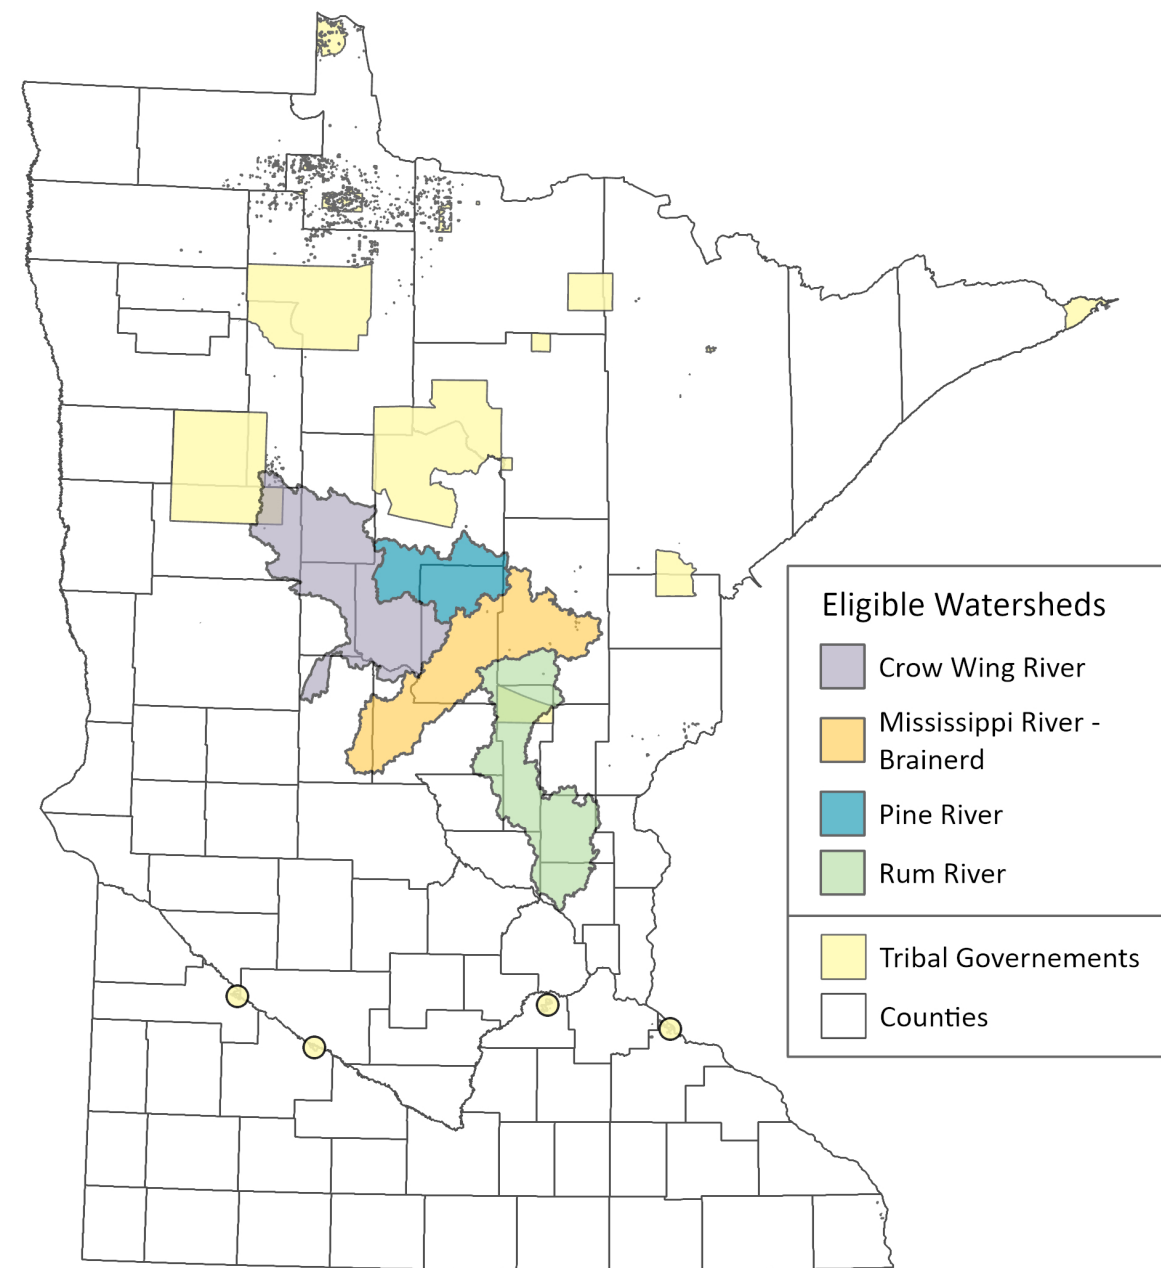

# Minnesota Board of Water and Soil Resources Easement Programs

RIM Drinking Water (Formerly Wellhead)

Critical Shorelands

Conservation Reserve Enhancement Program (CREP)

Statewide Programs

Army Compatible Use Buffer (ACUB)

Pine and Leech Watershed Shoreline Protection

Mississippi Headwaters Habitat Corridor

RIM Grasslands Reserve

Kettle and Snake Shoreline Protection

Wild Rice Shoreland Protection

Not pictured: Watershed River Restorations