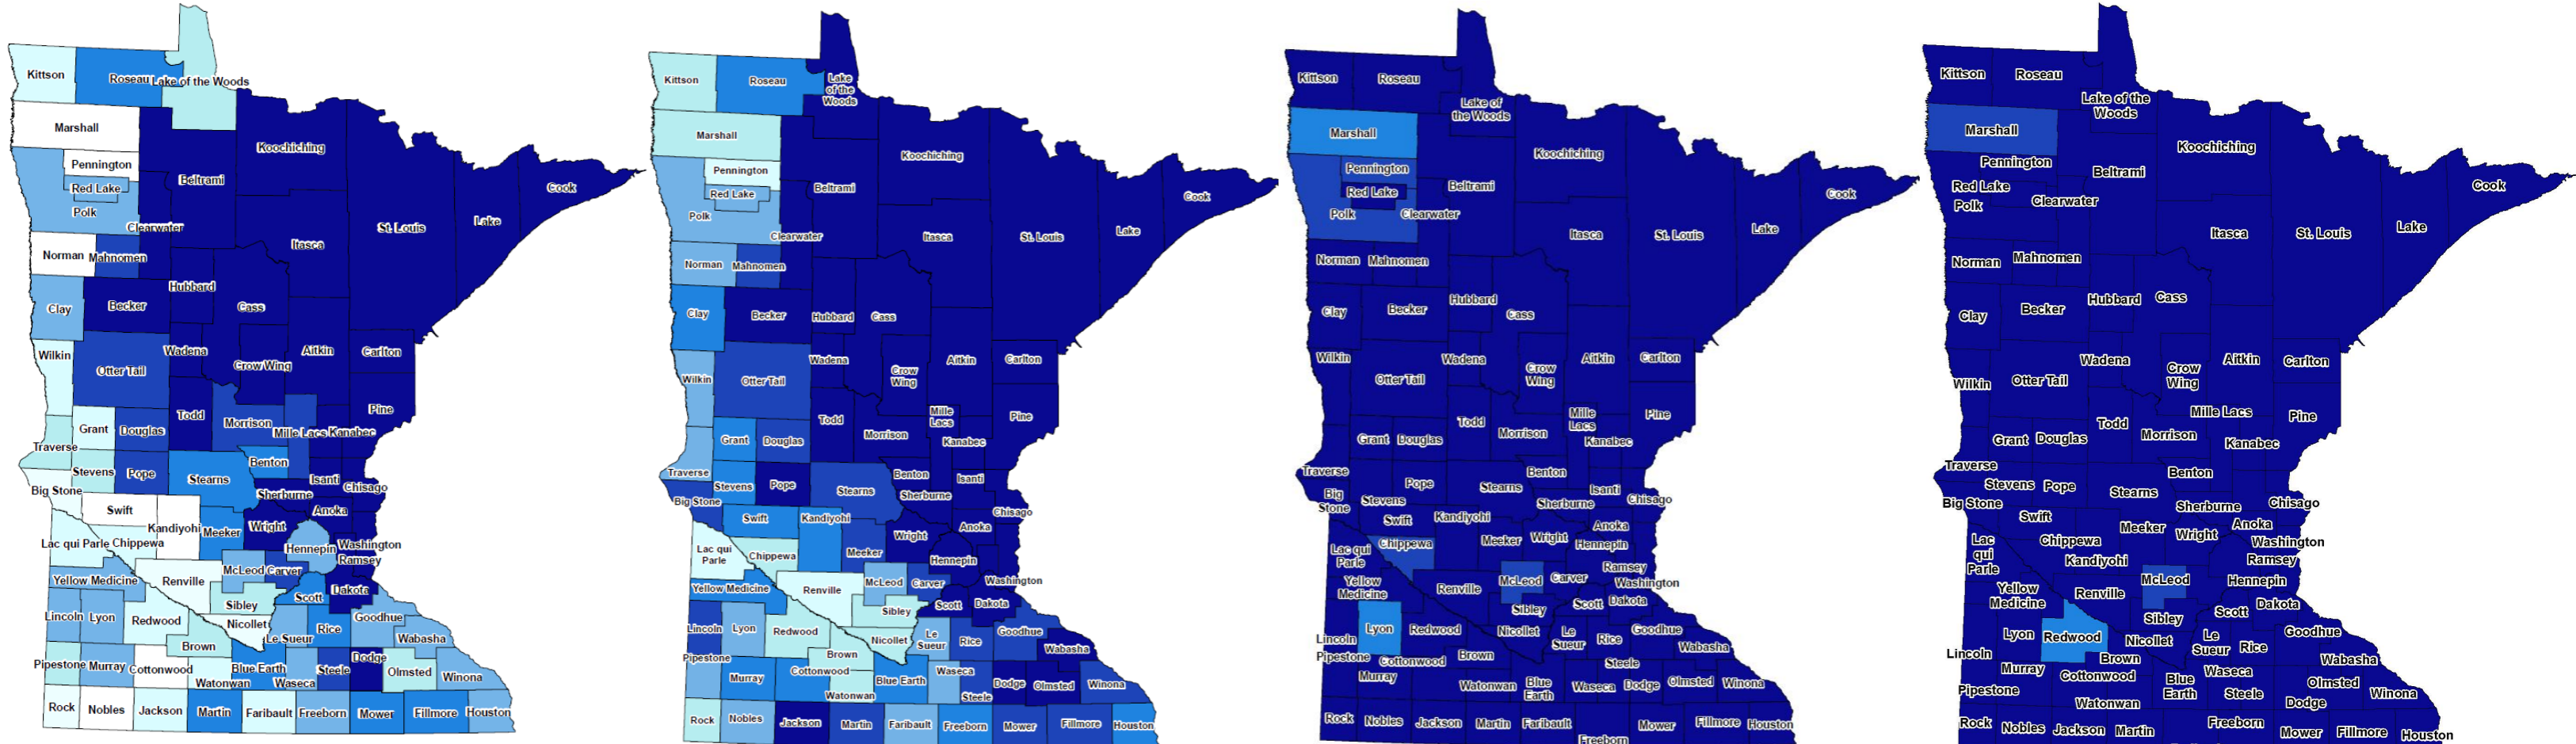

BUFFER COMPLIANCE ALL WATERCOURSES

JANUARY 2017

JANUARY 2018

JANUARY 2020

MARCH 2021

Compliance