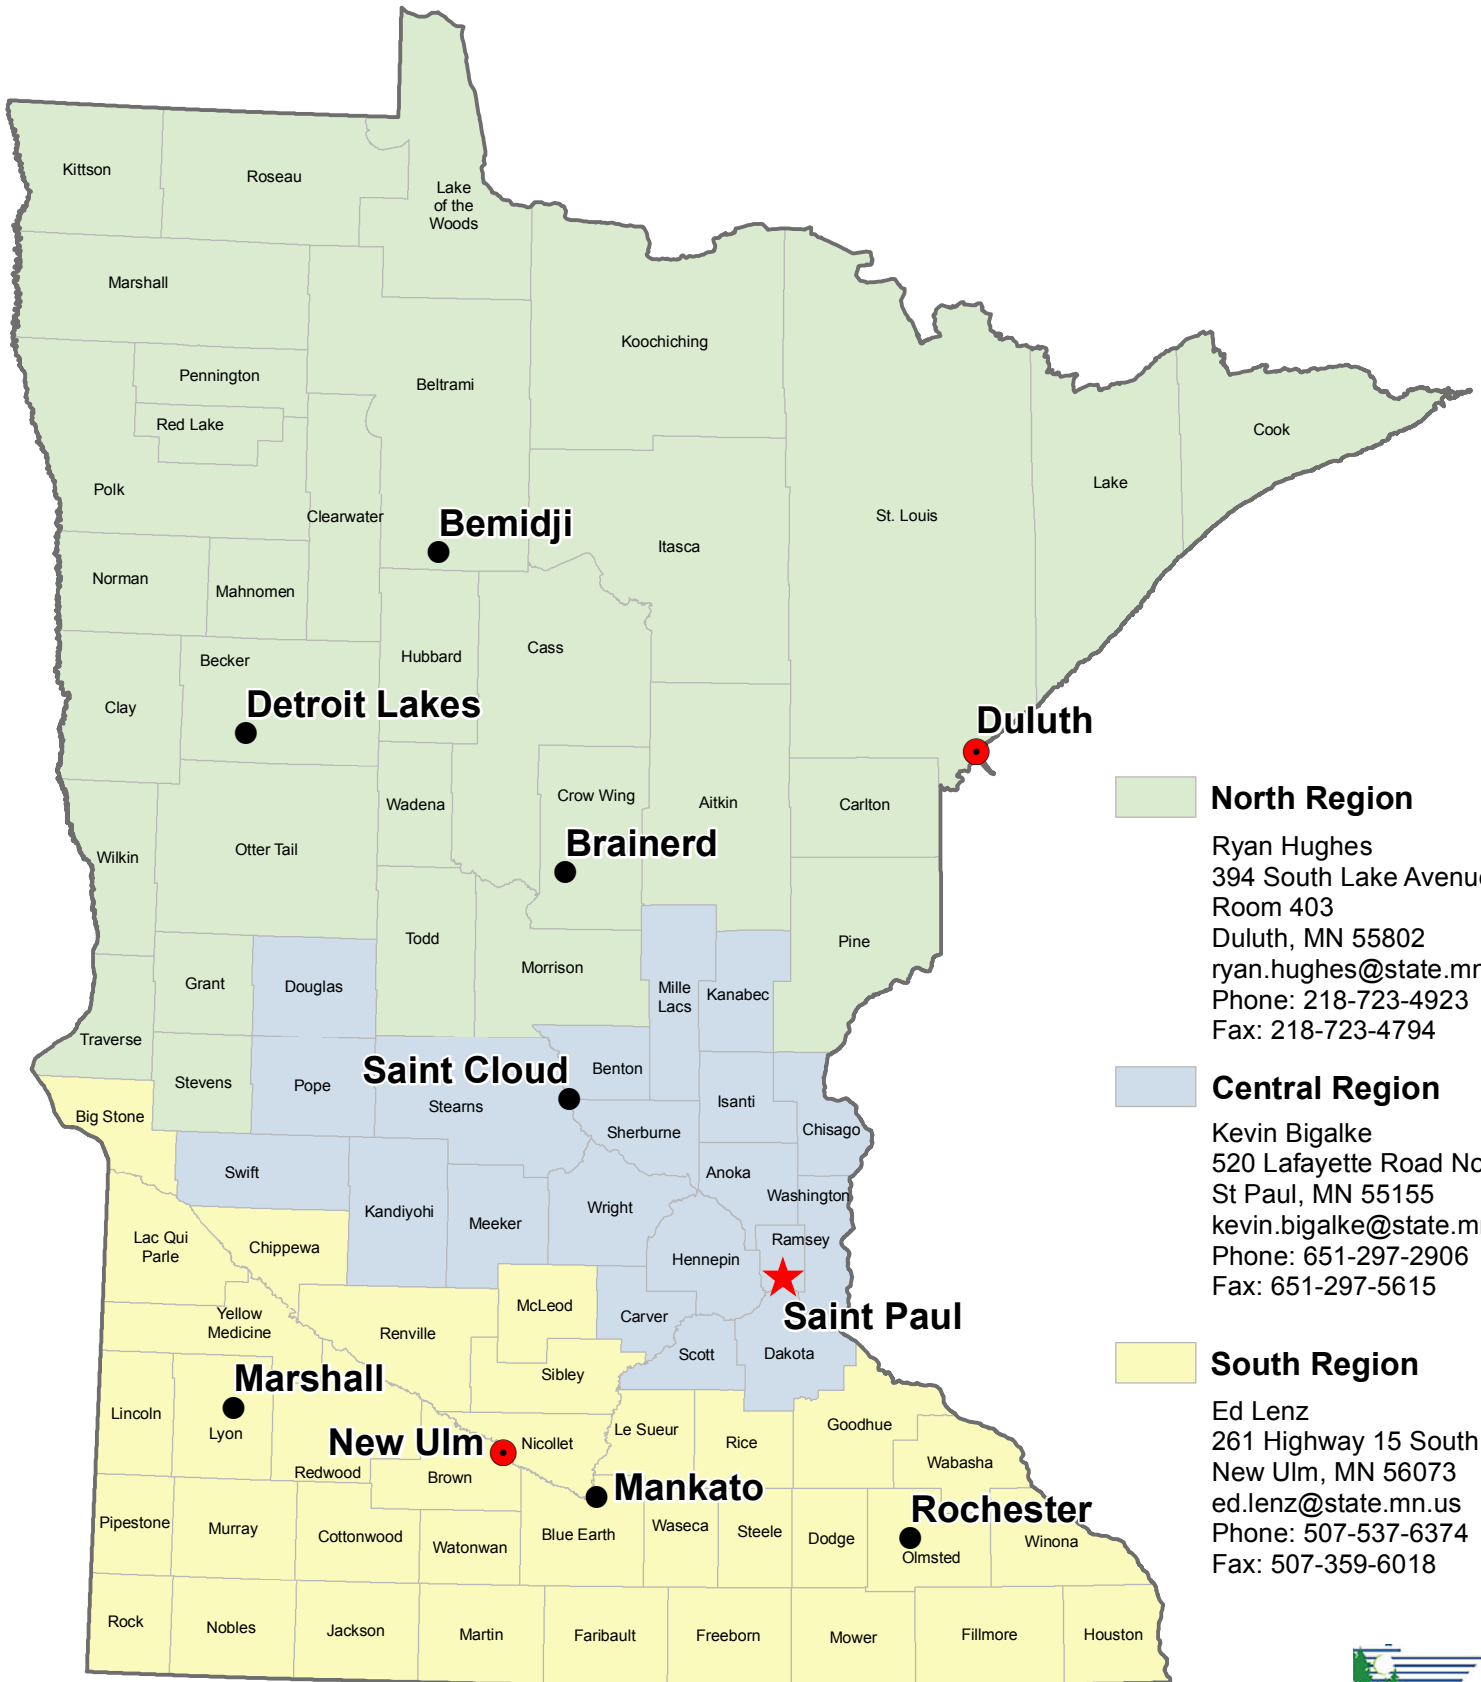

BWSR Office Locations & Administrative Regions

North Region

Ryan Hughes
 394 South Lake Avenue,
 Room 403
 Duluth, MN 55802
 ryan.hughes@state.mn.us
 Phone: 218-723-4923
 Fax: 218-723-4794

Central Region

-  Central Region Office
-  Regional Headquarters
-  Field Offices