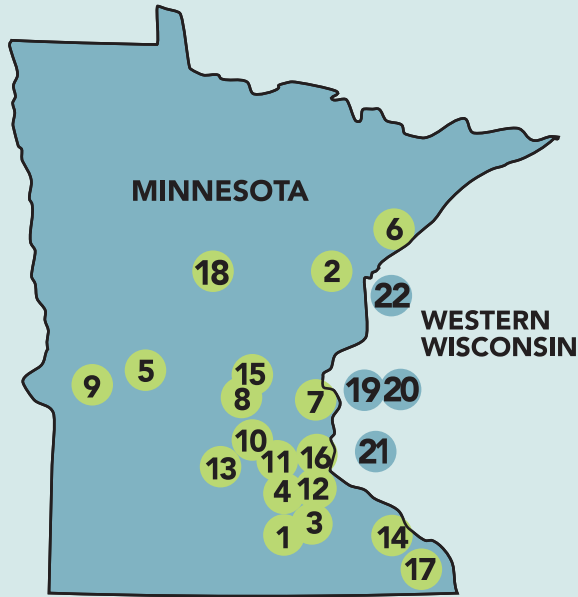

# MINNESOTA & WESTERN WISCONSIN NATIVE PLANT NURSERIES

**SYMBOLS** d: Design Services i: Installation Services m: Maintenance Services